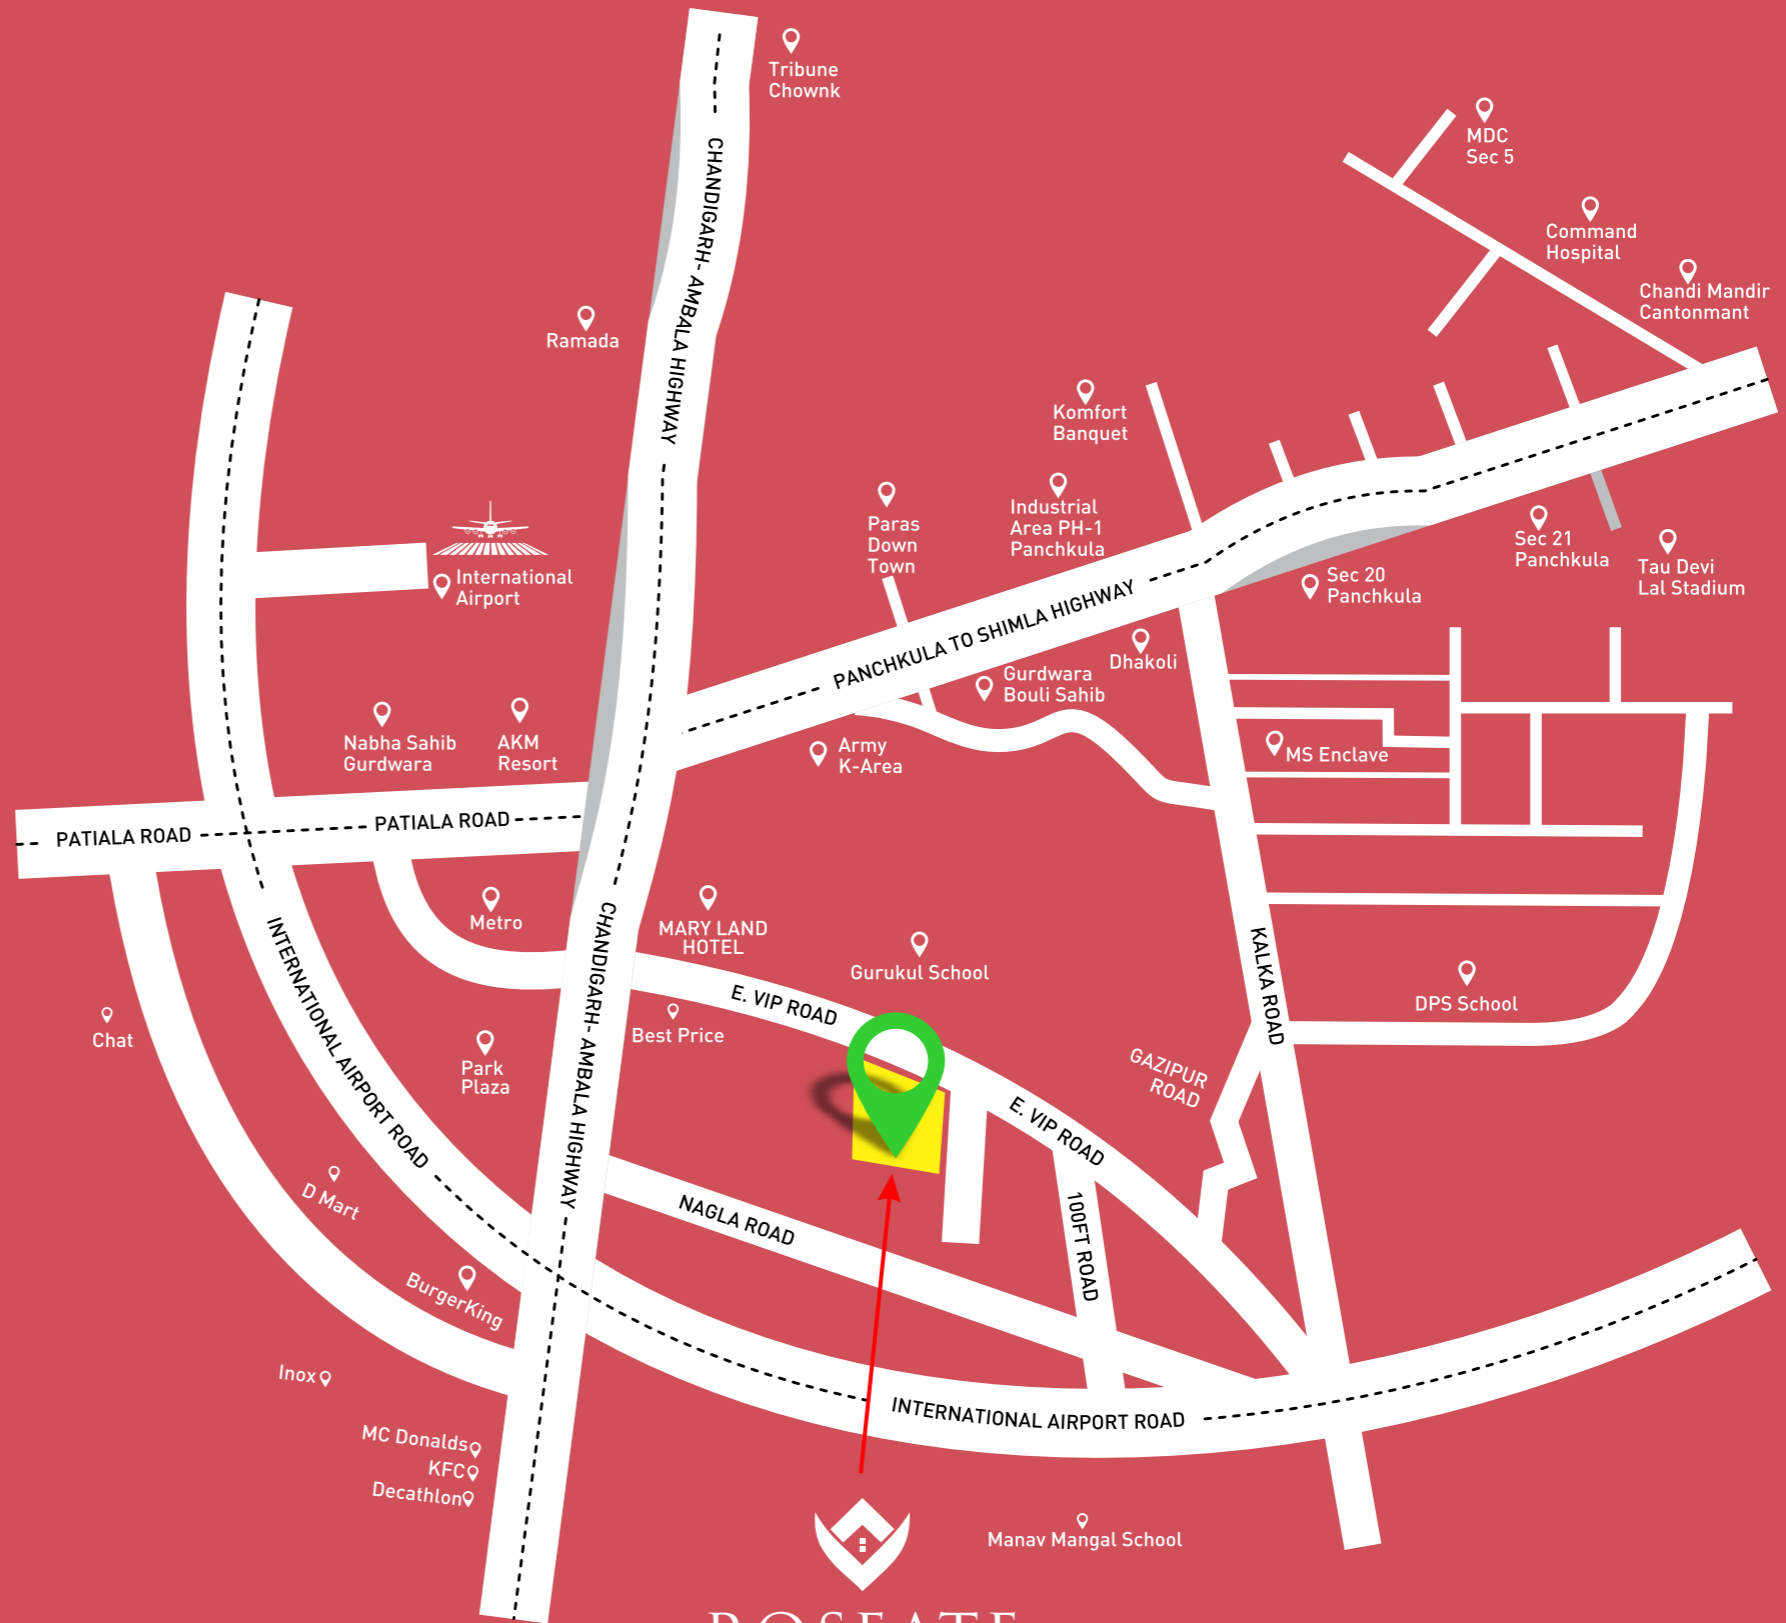

Flooring & Skirting - Anti Skid Tiles
Wall Finish - CeramFlooring
Marble/ Kota Stone

4' WIDE
Flooring & Skirting
Anti Skid Tiles

Club House

Filled With World Class Amenties

3 BHK

SMART HOMES

MAP

ROSEATE
HOMES